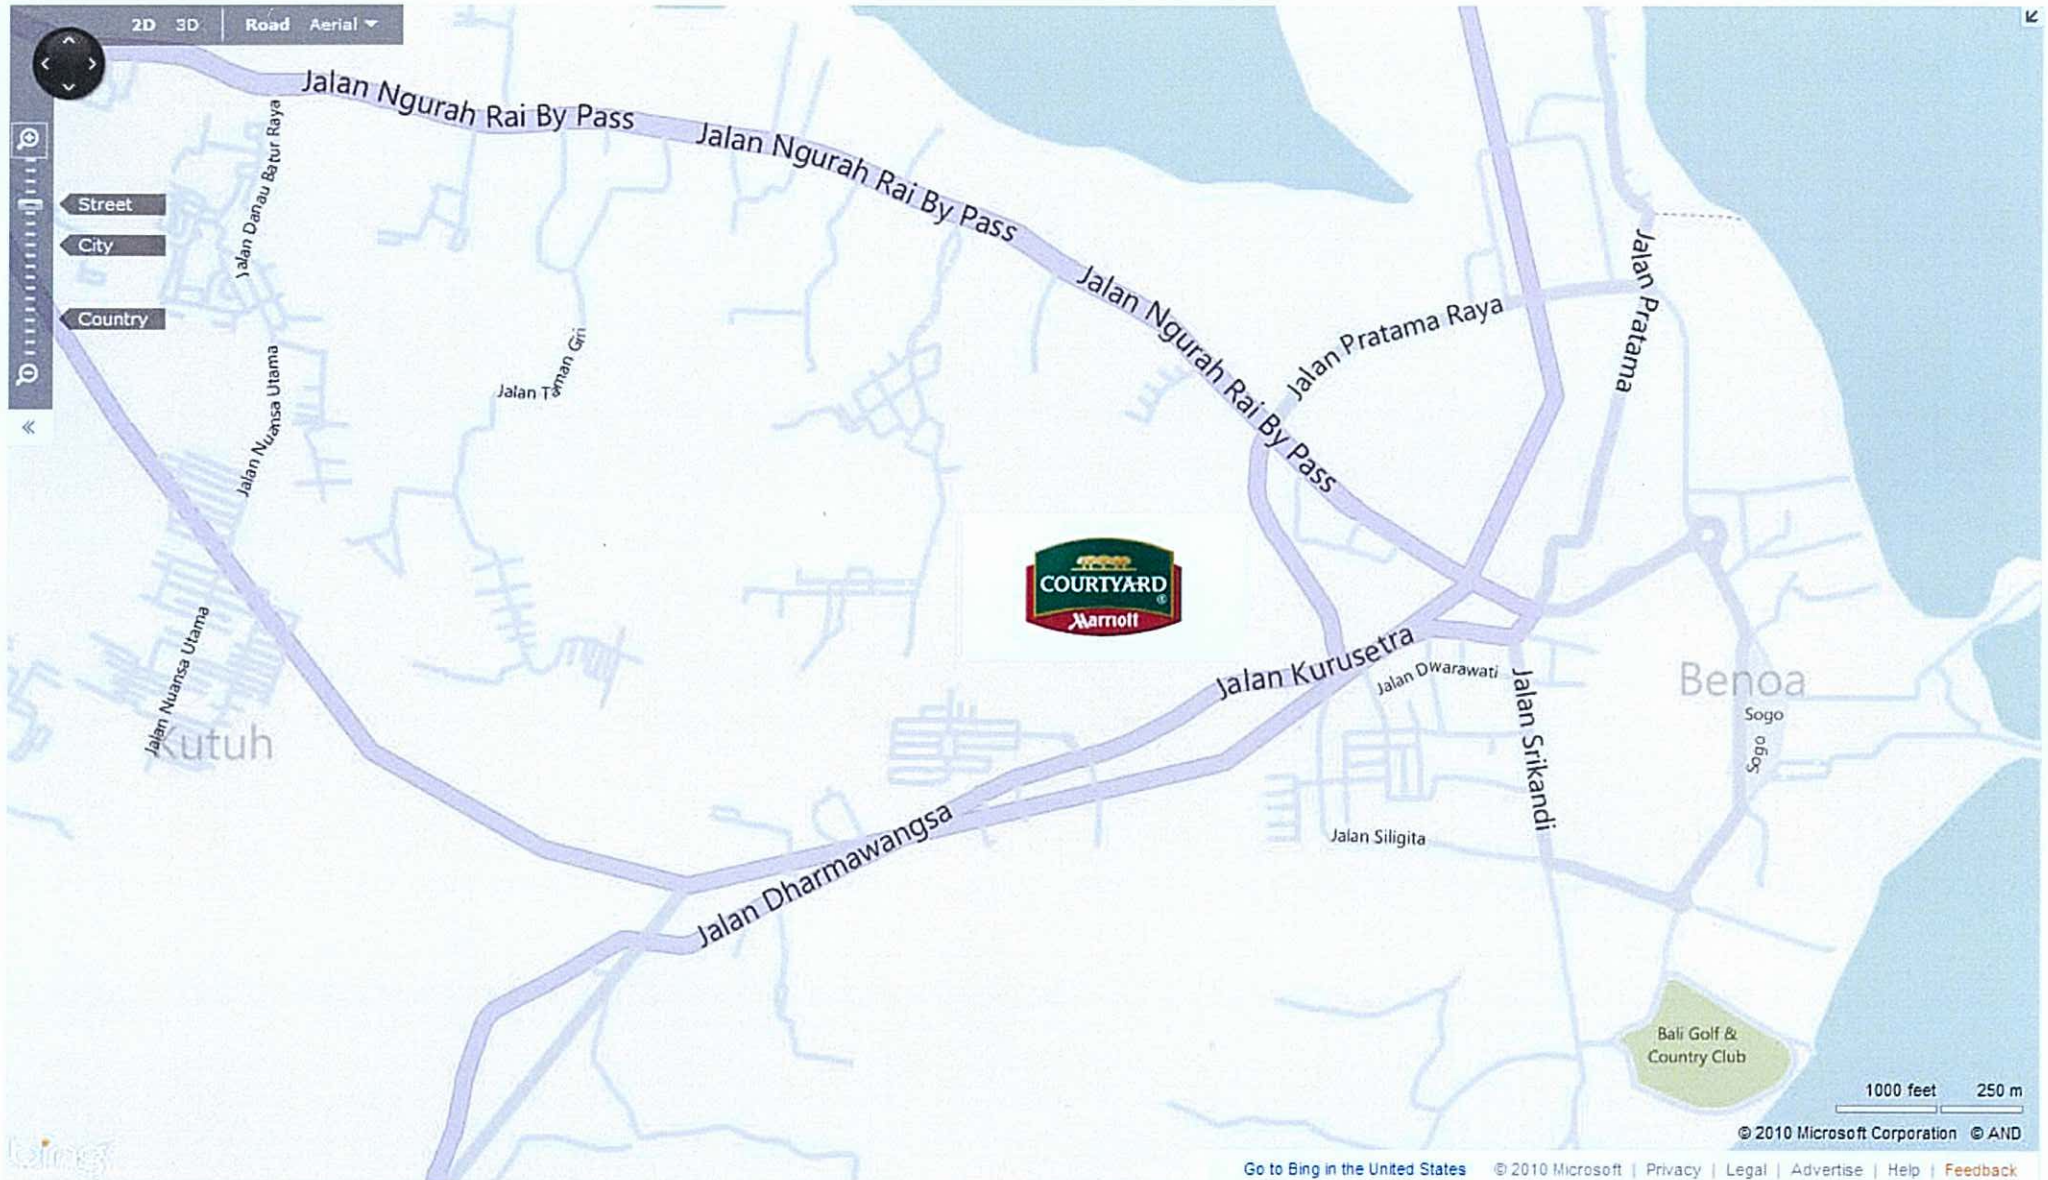

Courtyard® by Marriott® Bali Nusa Dua Jalan Pantai Mengiat, Nusa Dua Bali 80363 Indonesia

From Bali Ngurah Rai Airport - follow signs to Nusa Dua. Proceed about 9km to the Nusa Dua Resort Area main gate. Enter security post, take 1st roundabout, follow signs to the Courtyard by Marriott Bali Nusa Dua Hotel. Keep straight ahead in to 2nd and 3rd roundabout. Courtyard by Marriott Bali Nusa Dua Hotel is located 100 meter before the golf course entrance.