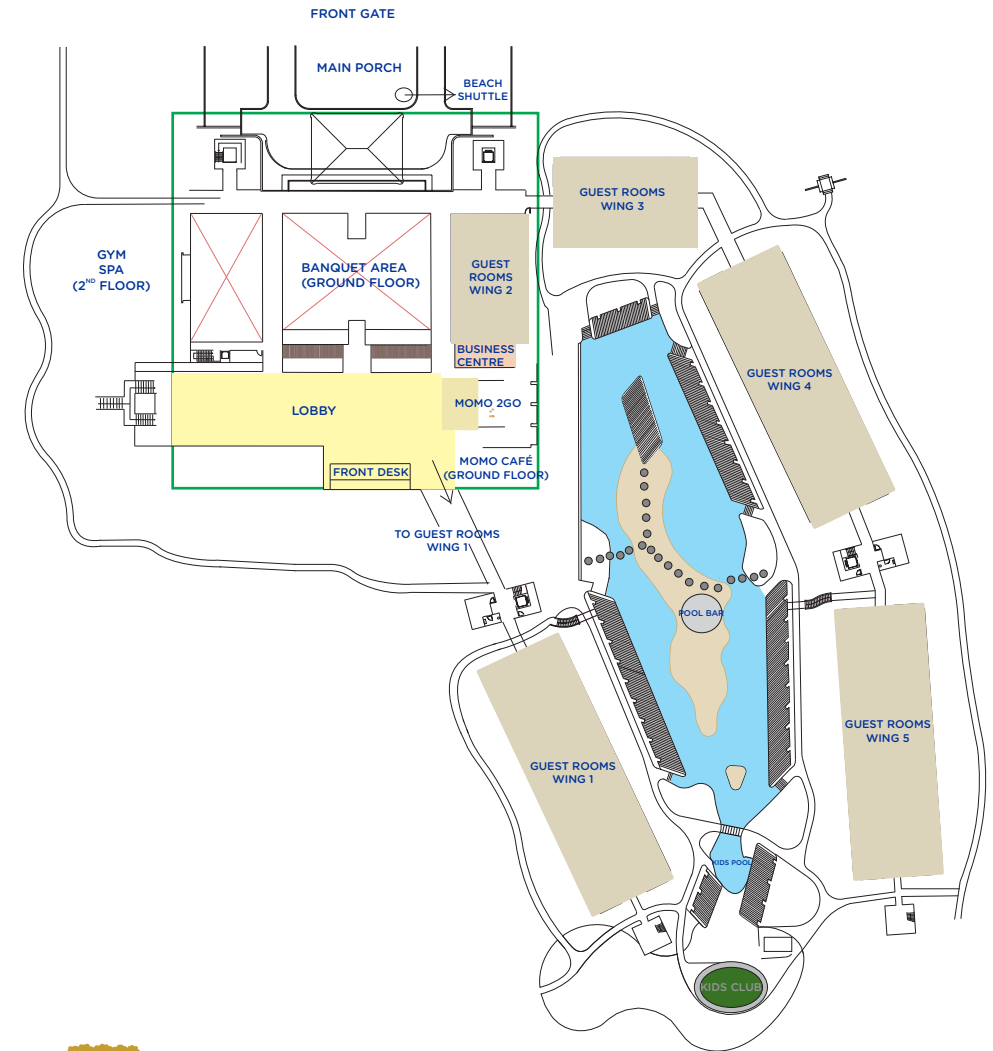

RESORT MAP

BALI NUSA DUA

Kawasan Pariwisata Lot SW1
Nusa Dua, Bali 80363, Indonesia
T: +62 361 300 3888 P: +62 361 300 3999
E: sales.bali@courtyard.com W: courtyardmarriottbali.com